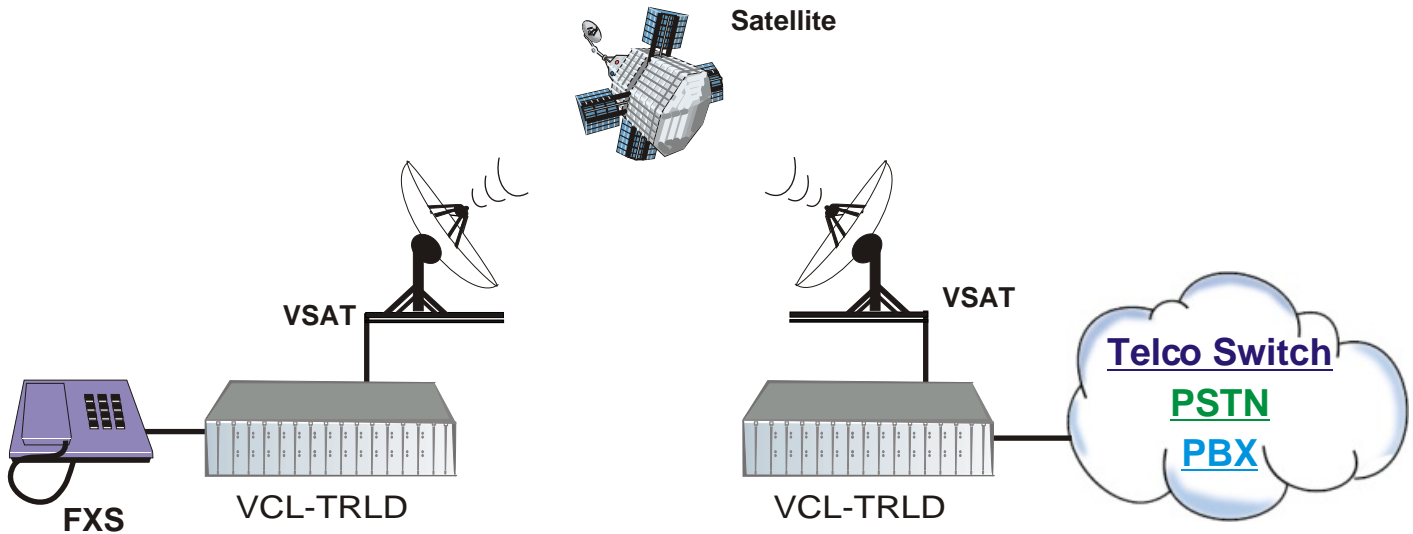

Thin Route Telephony, Remote Access - Link FXS - FXO

- 1 Voice Channel @ 9.6kbps (Asynchronous Rs232)
or
- 6 Voice channels @ 64kbps (Synchronous)
- Medium may be satellite (VSAT) or 9.6kbps (RS232) datalink