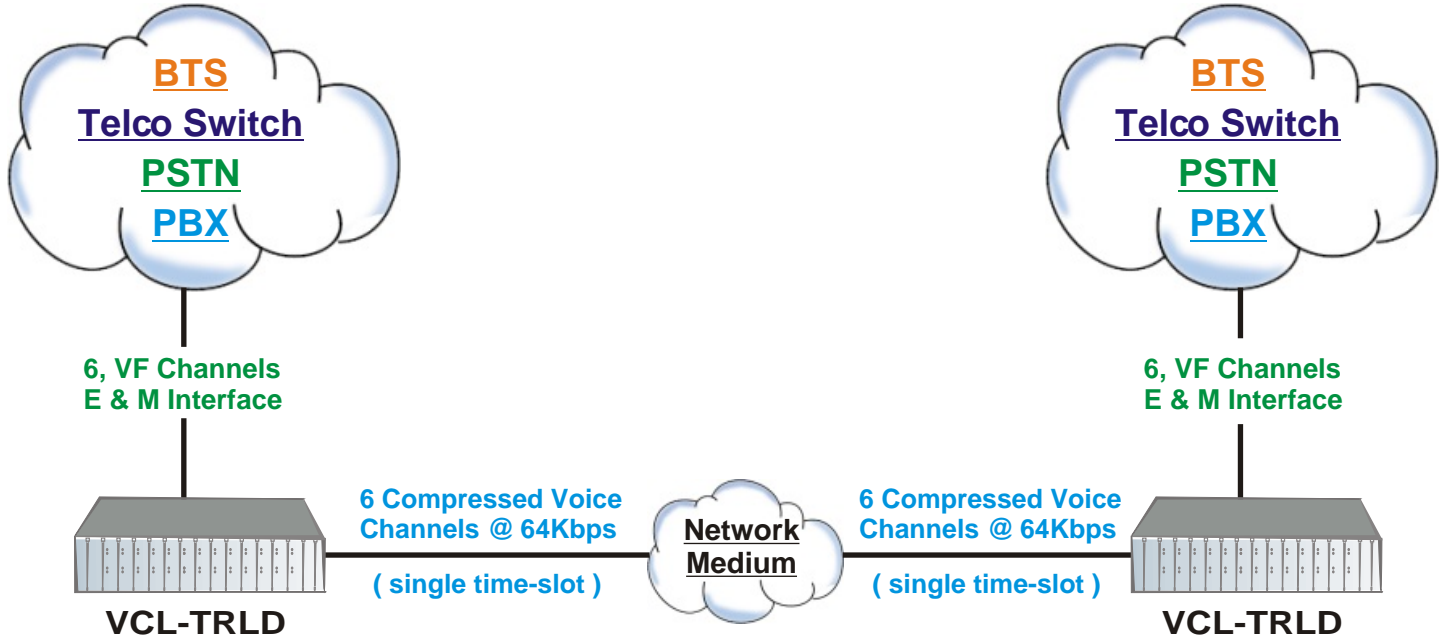

Cellular, Thin Route, Prepaid Calling card, Call Center applications

E&M - E&M

- Network Medium may be a satellite data link or a leased line @ 64Kbps (6 voice channels on a single time-slot)